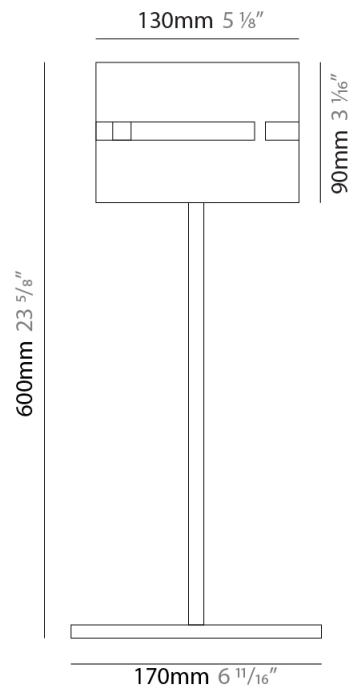

PROJECT	_____
TYPE	_____
SPECIFIER	_____
QUANTITY	_____
DATE	_____

LUZ OCULTA METAL PORTABLE

D54026-

base number   Finish
Options

1. To build a product code in our configurator select the specify button on the base model # product page
2. To build a manual product code on this datasheet choose from the options listed below in blue font and add the suffix to the base model #

GENERAL

Series: Luz Oculta
Subseries: Luz Oculta Metal
Partner: Fambuena
Division: Design
Installation: Portable
Product Type: Table
Mounting Location: Table
Light Distribution: Direct / Indirect

PHYSICAL

Shape: Cylinder
Diameter (mm): 120
Diameter (in): 4 ³/₄
Height (mm): 500
Height (in): 19 ¹¹/₁₆
Fixture Finish: [BRA](#) / [BRZ](#) / [ABR](#)
Fixture Material: Metal
Upon Request: Bolt Down

ELECTRICAL

Number of Lamps: 1
Lamp Type: LED Retrofit
Lamp Shape: T4
Bulb Included: Bulb Not Included
Max. Wattage Per Lamp (W): 5
Lamp Base: G9
Input Voltage (V): 120

LED

OPTICAL

RATINGS AND CERTIFICATIONS

Certified By: Certified for North American Standards
IP rating: IP20