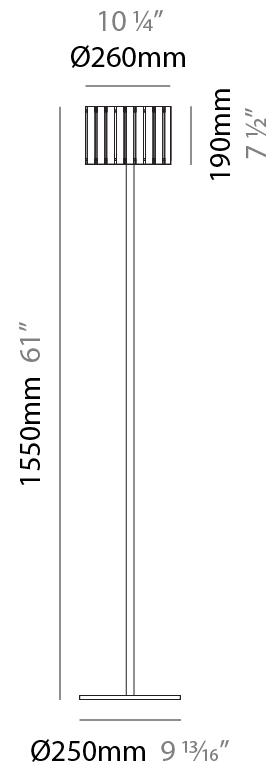

PROJECT	
TYPE	
SPECIFIER	
QUANTITY	
DATE	

LUZ OCULTA WOOD PORTABLE

D54032- -

base number	Finish Options	Finish Options

1. To build a product code in our configurator select the specify button on the base model # product page
2. To build a manual product code on this datasheet choose from the options listed below in blue font and add the suffix to the base model #

GENERAL

Series: Luz Oculta
Subseries: Luz Oculta Wood
Partner: Fambuena
Division: Design
Installation: Portable
Product Type: Floor
Mounting Location: Floor
Light Distribution: Direct / Indirect

PHYSICAL

Shape: Cylinder
Diameter (mm): 260
Diameter (in): 10 ¼
Height (mm): 1550
Height (in): 61
Fixture Finish: DOW / NAT
Holder Finish: BRA / BRZ
Fixture Material: Metal / Wood
Primary Material: Wood
Upon Request: Bolt Down

ELECTRICAL

Number of Lamps: 1
Lamp Type: LED Retrofit
Lamp Shape: B10
Bulb Included: Bulb Not Included
Max. Wattage Per Lamp (W): 4
Lamp Base: E12
Input Voltage (V): 120

LED

OPTICAL

RATINGS AND CERTIFICATIONS

Certified By: Certified for North American Standards
IP rating: IP20