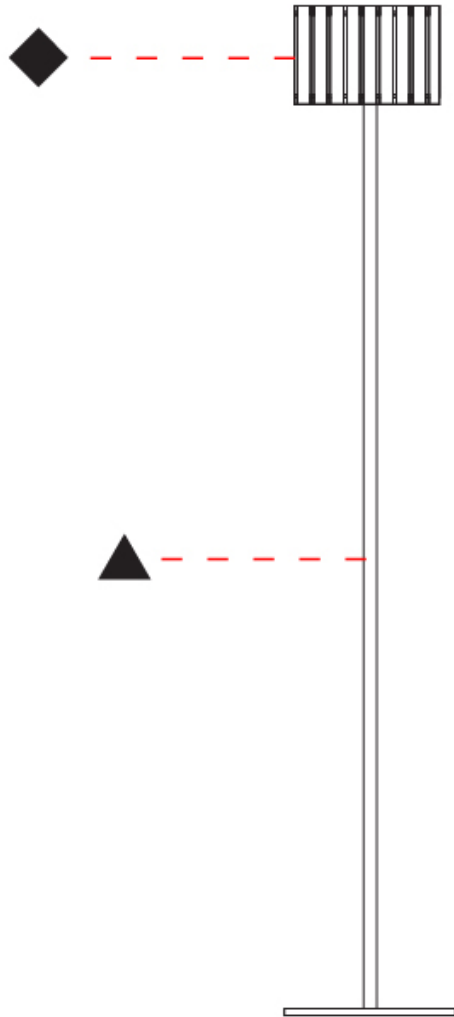

LUZ OCULTA WOOD PORTABLE

D54032-

PROJECT
TYPE
SPECIFIER
QUANTITY
DATE

D