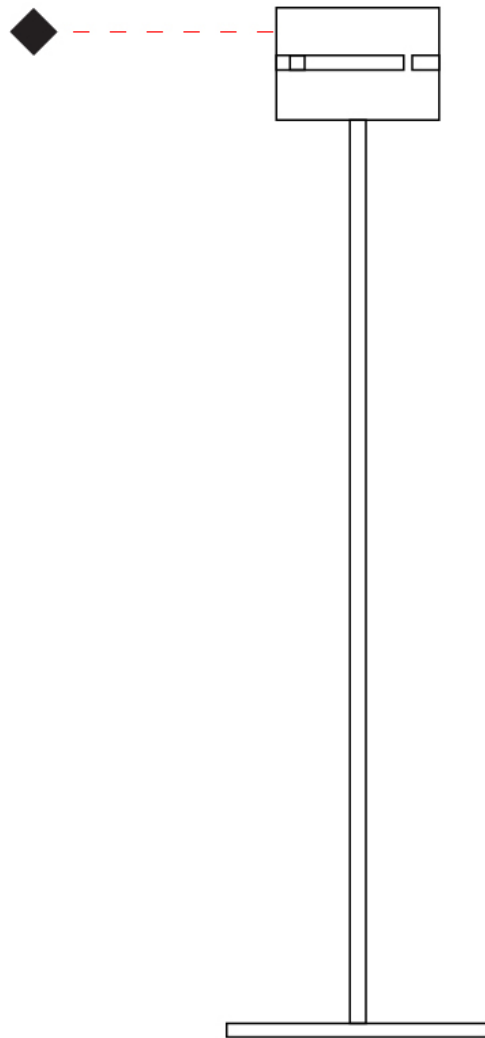

LUZ OCULTA METAL PORTABLE

D54023-

PROJECT
TYPE
SPECIFIER
QUANTITY
DATE