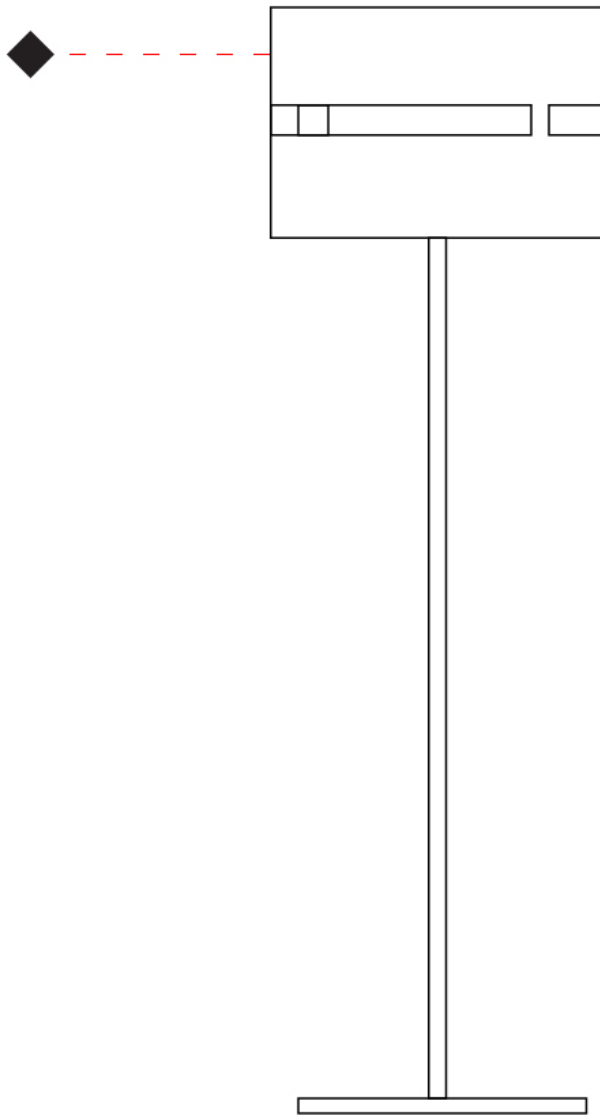

LUZ OCULTA METAL PORTABLE

D54021-

PROJECT

TYPE

SPECIFIER

QUANTITY

DATE

D