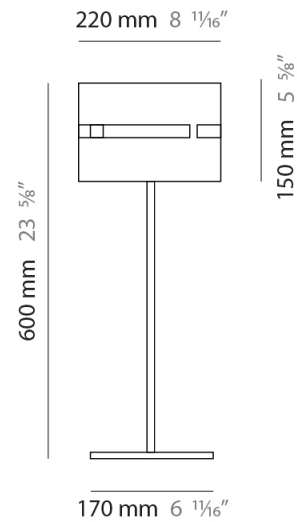

PROJECT	_____
TYPE	_____
SPECIFIER	_____
QUANTITY	_____
DATE	_____

LUZ OCULTA METAL PORTABLE

D54025-

base number   Finish
Options

1. To build a product code in our configurator select the specify button on the base model # product page
2. To build a manual product code on this datasheet choose from the options listed below in blue font and add the suffix to the base model #

GENERAL

Series: Luz Oculta
Subseries: Luz Oculta Metal
Partner: Fambuena
Division: Design
Installation: Portable
Product Type: Table
Mounting Location: Table
Light Distribution: Direct / Indirect

PHYSICAL

Shape: Cylinder
Diameter (mm): 220
Diameter (in): 8 ¹¹/₁₆
Height (mm): 600
Height (in): 23 ⁵/₈
Fixture Finish: [BRA](#) / [BRZ](#) / [ABR](#)
Fixture Material: Metal
Upon Request: Bolt Down

ELECTRICAL

Number of Lamps: 1
Lamp Type: LED Retrofit
Lamp Shape: B10
Bulb Included: Bulb Not Included
Max. Wattage Per Lamp (W): 4
Lamp Base: E12
Input Voltage (V): 120

LED

OPTICAL

RATINGS AND CERTIFICATIONS

Certified By: Certified for North American Standards
IP rating: IP20