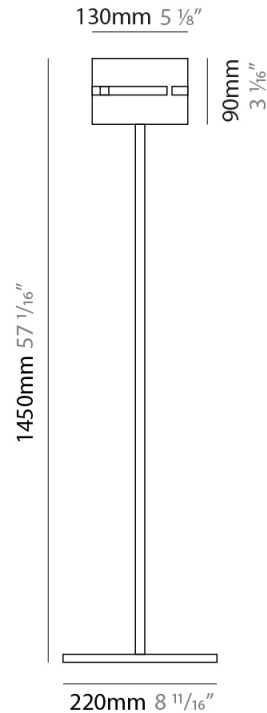

LUZ OCULTA METAL PORTABLE

D54023-

base number   Finish
Options

1. To build a product code in our configurator select the specify button on the base model # product page
2. To build a manual product code on this datasheet choose from the options listed below in blue font and add the suffix to the base model #

GENERAL

Series: Luz Oculta
Subseries: Luz Oculta Metal
Partner: Fambuena
Division: Design
Installation: Portable
Product Type: Floor
Mounting Location: Floor
Light Distribution: Direct / Indirect

PHYSICAL

Shape: Cylinder
Diameter (mm): 130
Diameter (in): 5 1/8
Height (mm): 1450
Height (in): 57 1/16
Fixture Finish: [BRA](#) / [BRZ](#) / [ABR](#)
Fixture Material: Metal
Upon Request: Bolt Down

ELECTRICAL

Number of Lamps: 1
Lamp Type: LED Retrofit
Lamp Shape: T4
Bulb Included: Bulb Not Included
Max. Wattage Per Lamp (W): 5
Lamp Base: G9
Input Voltage (V): 120

LED

OPTICAL

RATINGS AND CERTIFICATIONS

Certified By: Certified for North American Standards
IP rating: IP20

PROJECT	_____
TYPE	_____
SPECIFIER	_____
QUANTITY	_____
DATE	_____