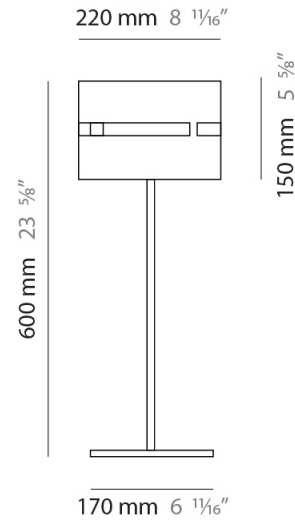

PROJECT
TYPE
SPECIFIER
QUANTITY
DATE

LUZ OCULTA METAL PORTABLE

D54022-

base number   Finish
Options

1. To build a product code in our configurator select the specify button on the base model # product page
2. To build a manual product code on this datasheet choose from the options listed below in blue font and add the suffix to the base model #

GENERAL

Series: Luz Oculta
Subseries: Luz Oculta Metal
Partner: Fambuena
Division: Design
Installation: Portable
Product Type: Floor
Mounting Location: Floor
Light Distribution: Direct / Indirect

PHYSICAL

Shape: Cylinder
Diameter (mm): 220
Diameter (in): 8 ¹¹/₁₆
Height (mm): 1500
Height (in): 59 ¹/₁₆
Fixture Finish: [BRA](#) / [BRZ](#) / [ABR](#)
Fixture Material: Metal
Upon Request: Bolt Down

ELECTRICAL

Number of Lamps: 1
Lamp Type: LED Retrofit
Lamp Shape: B10
Bulb Included: Bulb Not Included
Max. Wattage Per Lamp (W): 4
Lamp Base: E12
Input Voltage (V): 120

LED

OPTICAL

RATINGS AND CERTIFICATIONS

Certified By: Certified for North American Standards
IP rating: IP20