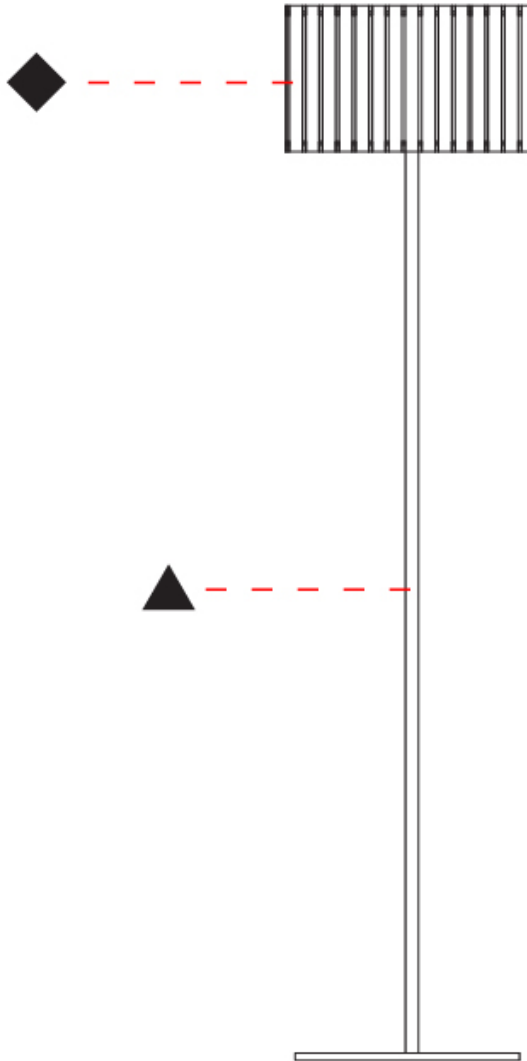

LUZ OCULTA WOOD PORTABLE

D54030-

PROJECT _____

TYPE _____

SPECIFIER _____

QUANTITY _____

DATE _____

D