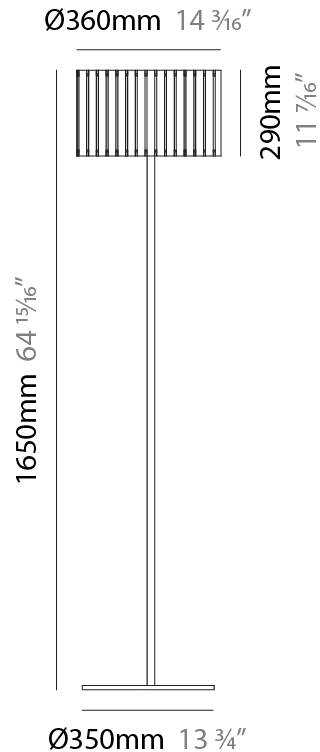

PROJECT	
TYPE	
SPECIFIER	
QUANTITY	
DATE	

LUZ OCULTA WOOD PORTABLE

D54030- -

base number   Finish Options   Finish Options

1. To build a product code in our configurator select the specify button on the base model # product page
2. To build a manual product code on this datasheet choose from the options listed below in blue font and add the suffix to the base model #

GENERAL

Series: Luz Oculta

Subseries: Luz Oculta Wood

Partner: Fambuena

Division: Design

Installation: Portable

Product Type: Floor

Mounting Location: Floor

Light Distribution: Direct / Indirect

PHYSICAL

Shape: Cylinder

Diameter (mm): 360

Diameter (in): 14 ³/₁₆

Height (mm): 1650

Height (in): 64 ¹⁵/₁₆

Fixture Finish: [DOW / NAT](#)

Holder Finish: [BRA / BRZ](#)

Fixture Material: Metal / Wood

Primary Material: Wood

Upon Request: Bolt Down

ELECTRICAL

Number of Lamps: 1

Lamp Type: LED Retrofit

Lamp Shape: A19

Bulb Included: Bulb Not Included

Max. Wattage Per Lamp (W): 7

Lamp Base: E26

Input Voltage (V): 120

Upon Request: 277Vac / GU24

LED

OPTICAL

RATINGS AND CERTIFICATIONS

Certified By: Certified for North American Standards

IP rating: IP20