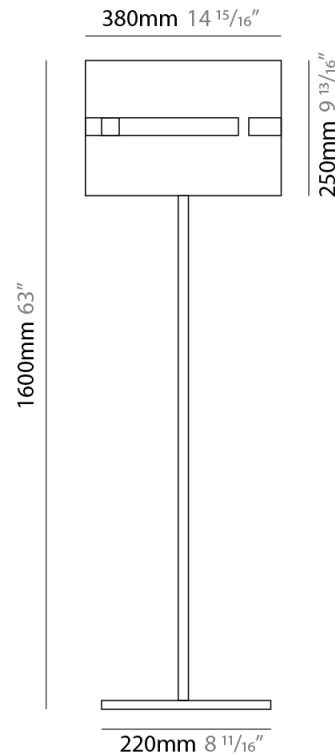

PROJECT
TYPE
SPECIFIER
QUANTITY
DATE

LUZ OCULTA METAL PORTABLE

D54021-

base number   Finish
Options

1. To build a product code in our configurator select the specify button on the base model # product page
2. To build a manual product code on this datasheet choose from the options listed below in blue font and add the suffix to the base model #

GENERAL

Series: Luz Oculta
Subseries: Luz Oculta Metal
Brand: Fambuena
Division: Design
Mounting Type: Portable
Mounting Location: Floor
Subcategory: Floor

PHYSICAL

Shape: Cylinder
Diameter (mm): 380
Diameter (in): 14 ¹⁵/₁₆
Height (mm): 1600
Height (in): 63
Light Distribution: Direct / Indirect
Fixture Finish: [BRA](#) / [BRZ](#) / [ABR](#)
Fixture Material: Metal
Upon Request: Bolt Down

ELECTRICAL

Number of Lamps: 1
Lamp Type: LED Retrofit
Lamp Shape: A19
Bulb Included: Bulb Not Included
Max. Wattage Per Lamp (W): 7
Lamp Base: E26
Input Voltage (V): 120
Upon Request: 277Vac / GU24

LED

OPTICAL

RATINGS AND CERTIFICATIONS

Certified By: Certified for North American Standards
IP rating: IP20