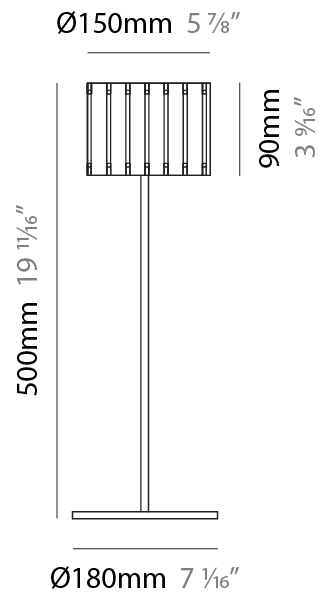

PROJECT
TYPE
SPECIFIER
QUANTITY
DATE

LUZ OCULTA WOOD PORTABLE

D54040-

base number	Finish Options	Finish Options

1. To build a product code in our configurator select the specify button on the base model # product page
2. To build a manual product code on this datasheet choose from the options listed below in blue font and add the suffix to the base model #

GENERAL

Series: Luz Oculata
Subseries: Luz Oculata Wood
Partner: Fambuena
Division: Design
Installation: Portable
Product Type: Table
Mounting Location: Table
Light Distribution: Direct / Indirect

PHYSICAL

Shape: Cylinder
Diameter (mm): 150
Diameter (in): 5 ⁷/₈
Height (mm): 500
Height (in): 19 ¹¹/₁₆
Fixture Finish: DOW / NAT
Holder Finish: BRA / BRZ
Fixture Material: Metal / Wood
Primary Material: Wood
Upon Request: Bolt Down

ELECTRICAL

Number of Lamps: 1
Lamp Type: LED Retrofit
Lamp Shape: T4
Bulb Included: Bulb Not Included
Max. Wattage Per Lamp (W): 3
Lamp Base: G9
Input Voltage (V): 120

LED

OPTICAL

RATINGS AND CERTIFICATIONS

Certified By: Certified for North American Standards
IP rating: IP20