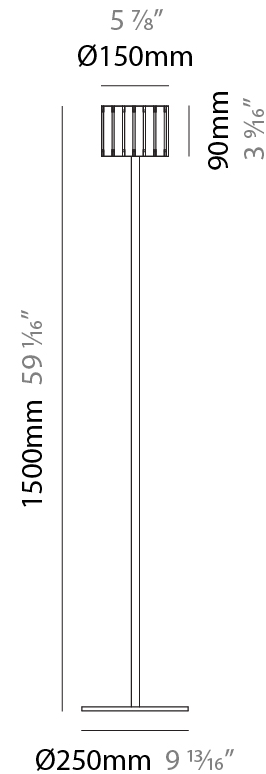

PROJECT	
TYPE	
SPECIFIER	
QUANTITY	
DATE	

LUZ OCULTA WOOD PORTABLE

D54034- -

base number	Finish Options	Finish Options

1. To build a product code in our configurator select the specify button on the base model # product page
2. To build a manual product code on this datasheet choose from the options listed below in blue font and add the suffix to the base model #

GENERAL

Series: Luz Oculata
Subseries: Luz Oculata Wood
Partner: Fambuena
Division: Design
Installation: Portable
Product Type: Floor
Mounting Location: Floor
Light Distribution: Direct / Indirect

PHYSICAL

Shape: Cylinder
Diameter (mm): 150
Diameter (in): 5 7/8
Height (mm): 1500
Height (in): 59 1/16
Fixture Finish: DOW / NAT
Holder Finish: BRA / BRZ
Fixture Material: Metal / Wood
Primary Material: Wood
Upon Request: Bolt Down

ELECTRICAL

Number of Lamps: 1
Lamp Type: LED Retrofit
Lamp Shape: T4
Bulb Included: Bulb Not Included
Max. Wattage Per Lamp (W): 3
Lamp Base: G9
Input Voltage (V): 120

LED

OPTICAL

RATINGS AND CERTIFICATIONS

Certified By: Certified for North American Standards
IP rating: IP20