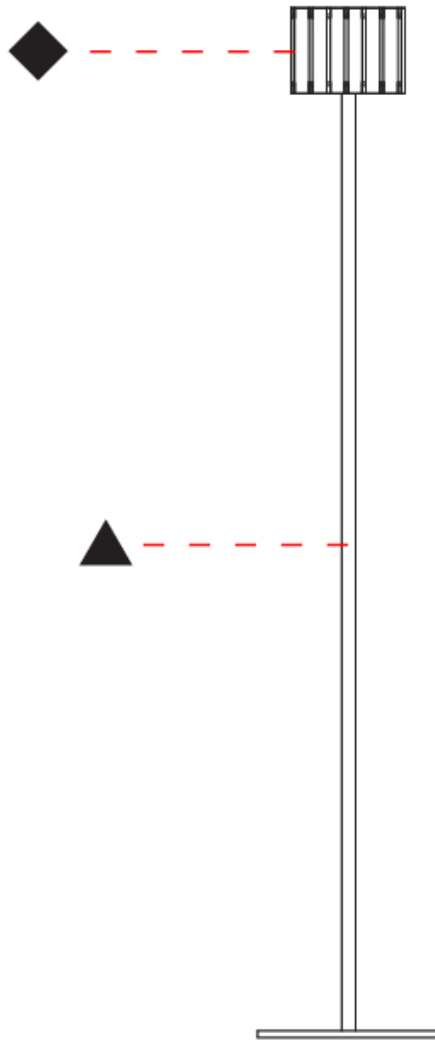

LUZ OCULTA WOOD PORTABLE

D54034-

PROJECT

TYPE

SPECIFIER

QUANTITY

DATE

D